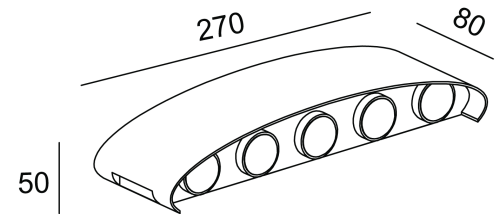

# WALL LAMP OUTDOOR LIGHT

TECHNICAL SHEET

KL-285

**KEYLIGHT**

SPAIN

PRODUCTOS DE ILUMINACION

## FEATURES

- 220-240V
- CE ROHS Certified
- Aluminum die-casting body
- PMMA Diffuser
- 3-years warranty

## SPECIFICATIONS

Product Code	KL-285
Power	10*1W
Input	220-240V
Luminous flux	1100 lm
Color Temperature	2700k-6500k
Beam Angle	45°
Power factor	≥0.92
CRI	80
Finishing Colors	White/Silver Grey/Dark Grey/Black
LED Type	SMD
IP Rating	IP65 Class 1
Size	270mm*80mm*50mm
Warranty	3 years